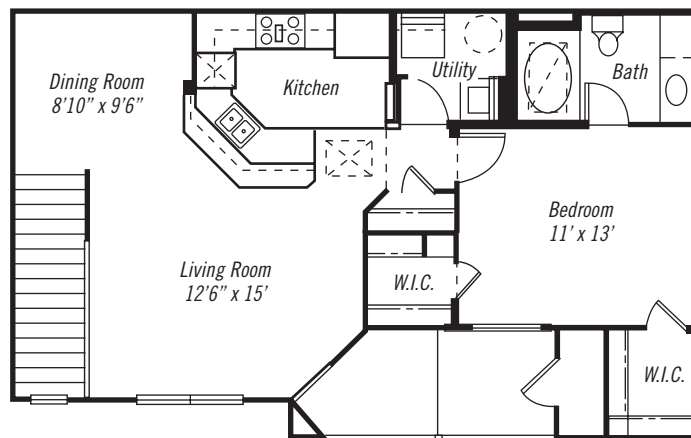

The Buckland

One Bedroom - One Bath Home - 752 sq ft

Features:

Fully equipped kitchen with GE appliances (white), frost free 18 cubic foot refrigerator with ice maker, dishwasher and disposal

One car attached garage (optional)

Spacious floor plan

Spacious bathrooms with marble vanities

Walk-in closet in bedroom

Roman tub

Utility rooms with washer and dryer connections

9-foot ceilings

Ceiling fans in living room and bedrooms

Ceramic tile entry

Balcony with storage

Amenities:

Controlled access gates

Elegant clubhouse

24 hour fitness center

Executive business center with computer services and internet access

Easy handicap accessibility

Quick access to I-75 and downtown

Convenience to shopping, cinemas and restaurants

24 hour emergency maintenance

24 hour laundry facility

Sparkling pool with sun deck

Catered Saturday breakfast

Free video library

Colts Run Apartments

3170 Mapleleaf Drive
Lexington, Kentucky 40509
859.264.0372 phone
859.264.0589 fax